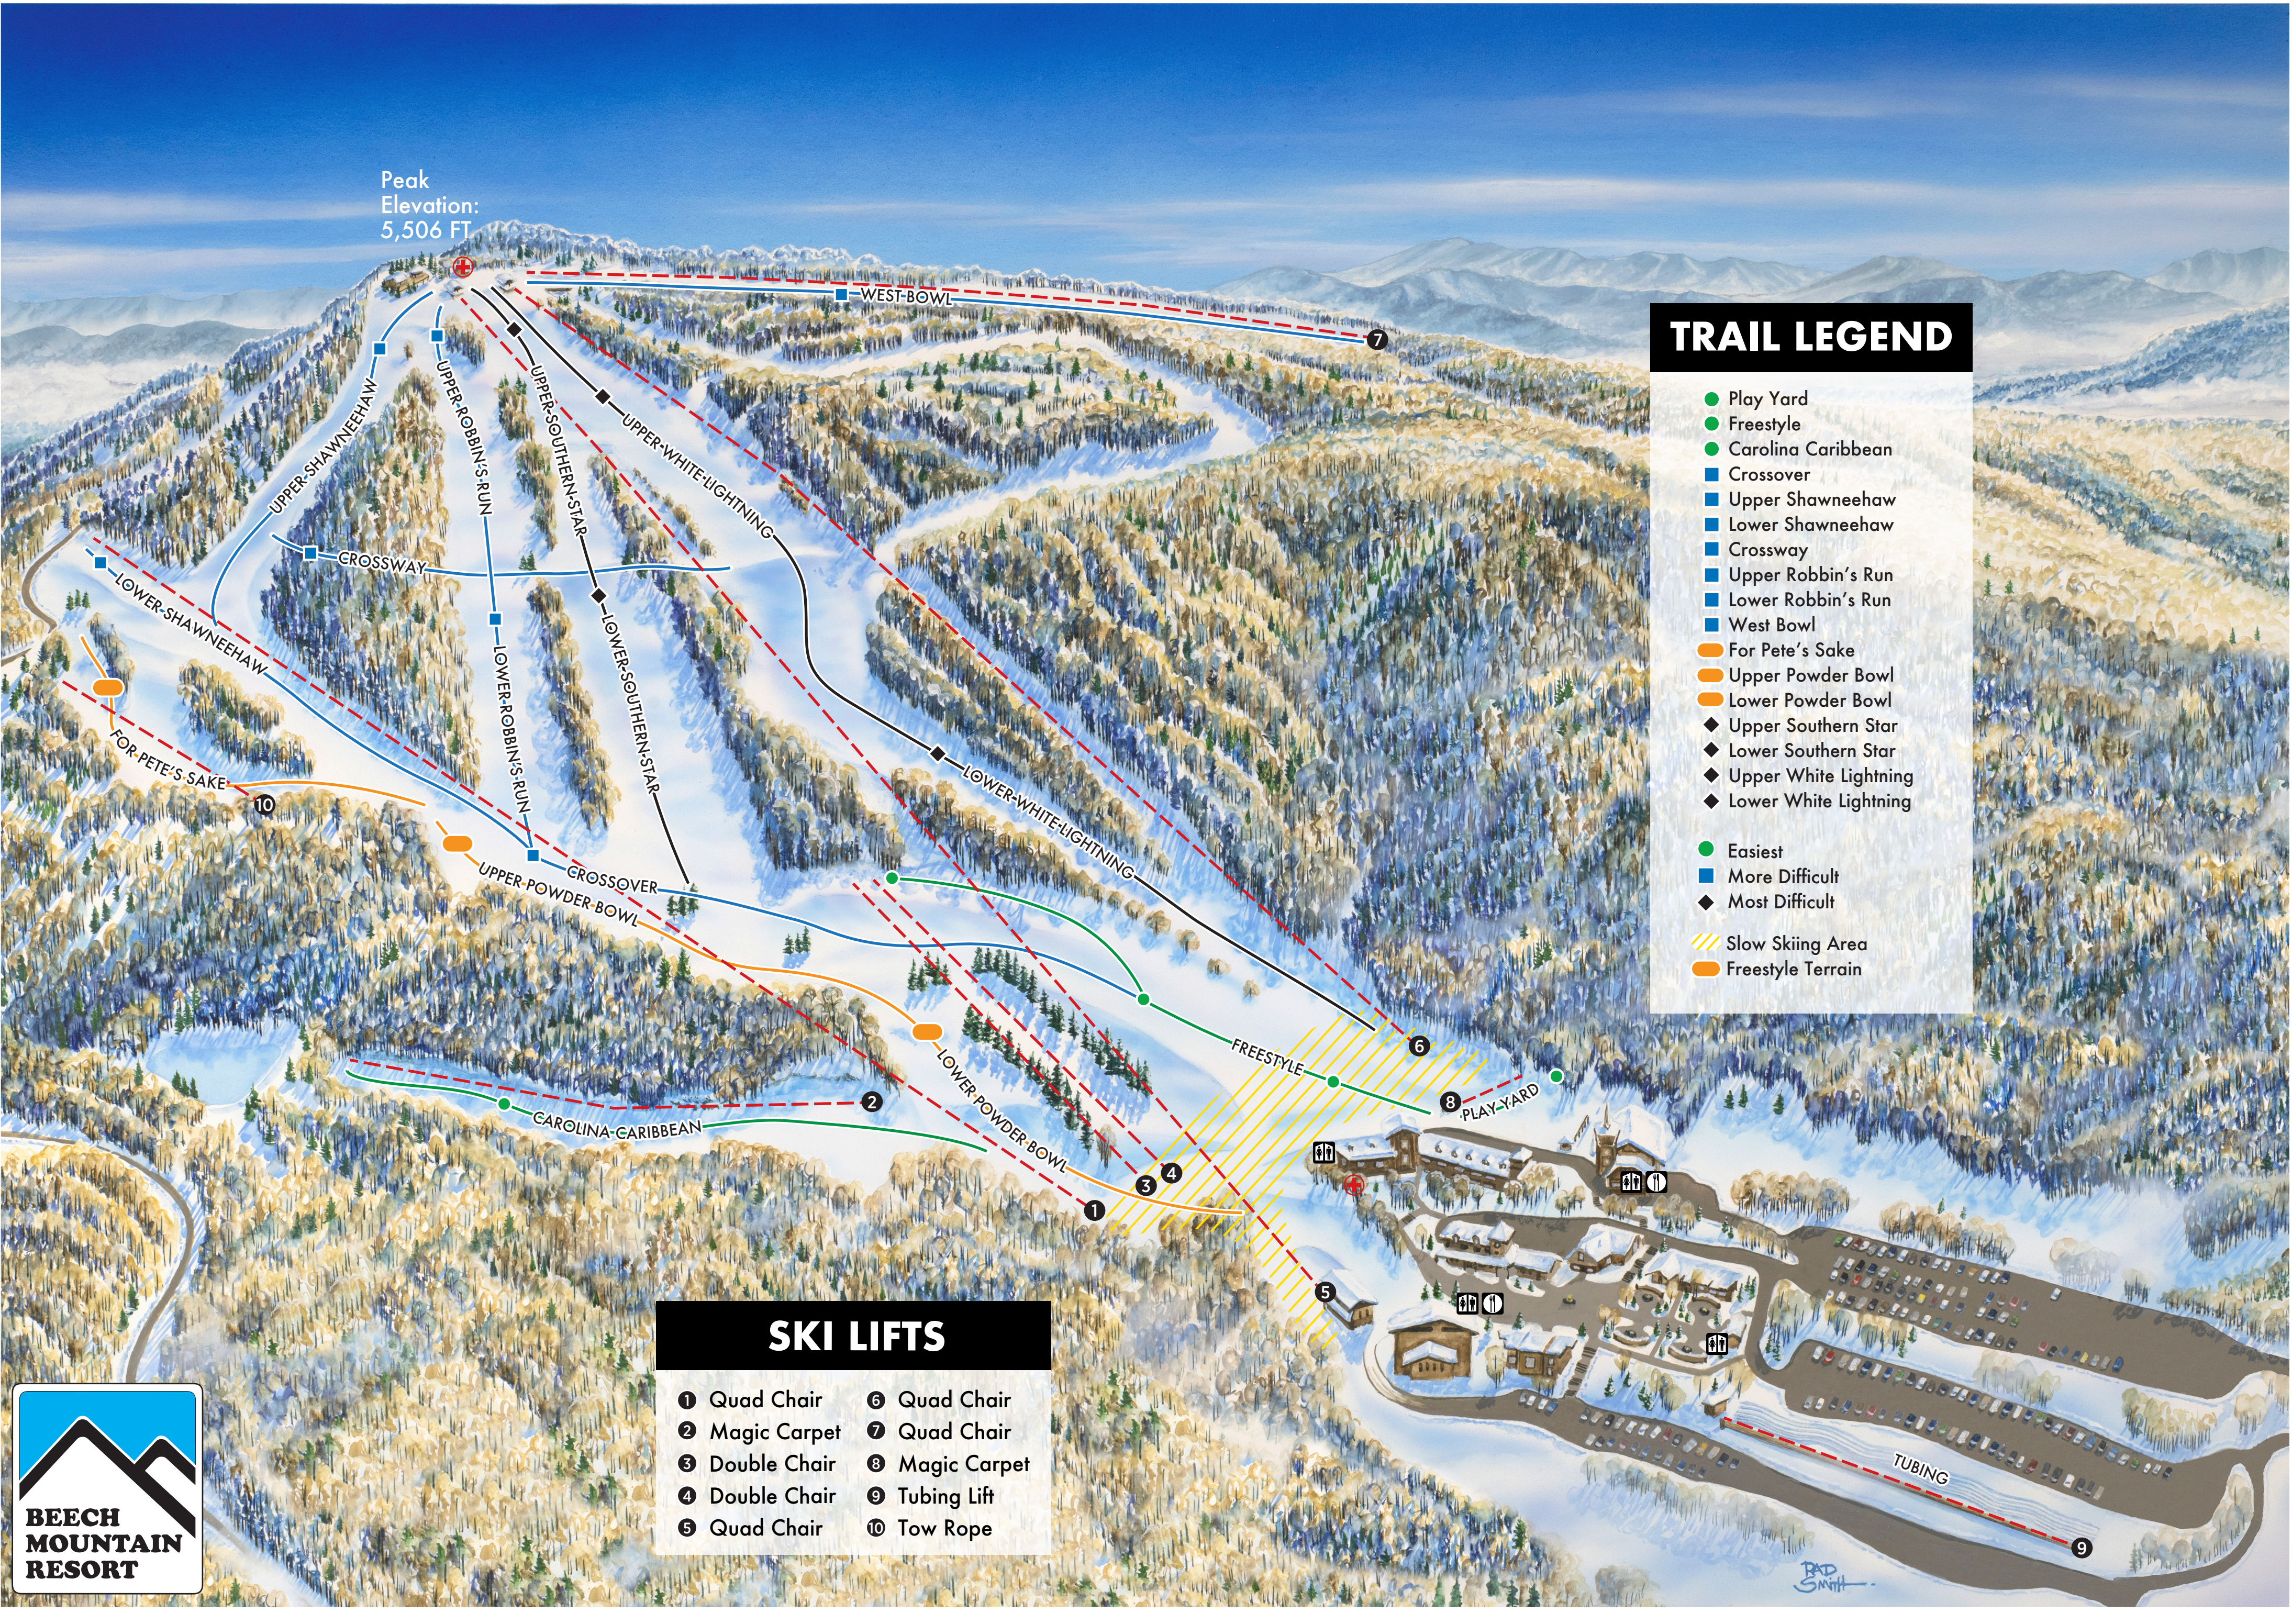

Peak  
Elevation:  
5,506 FT

## TRAIL LEGEND

- Play Yard
- Freestyle
- Carolina Caribbean
- Crossover
- Upper Shawneeaw
- Lower Shawneeaw
- Crossway
- Upper Robbin's Run
- Lower Robbin's Run
- West Bowl
- For Pete's Sake
- Upper Powder Bowl
- Lower Powder Bowl
- ◆ Upper Southern Star
- ◆ Lower Southern Star
- ◆ Upper White Lightning
- ◆ Lower White Lightning
  
- Easiest
- More Difficult
- ◆ Most Difficult
  
- ▨ Slow Skiing Area
- Freestyle Terrain

## SKI LIFTS

- |                |                |
|----------------|----------------|
| ① Quad Chair   | ⑥ Quad Chair   |
| ② Magic Carpet | ⑦ Quad Chair   |
| ③ Double Chair | ⑧ Magic Carpet |
| ④ Double Chair | ⑨ Tubing Lift  |
| ⑤ Quad Chair   | ⑩ Tow Rope     |

BAD SMITH